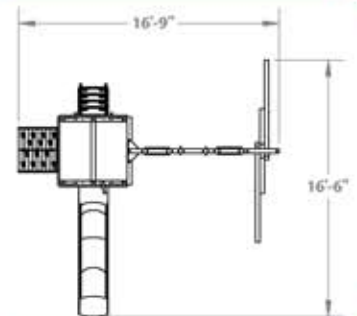

- Larger, 22 Sq. ft. Deck
- Taller, 52" Deck Height
- Taller, 81" Swing Beam
- 10' 3" Total Height
- 16' 9" Wide X 16' 6" Deep  
(See above)