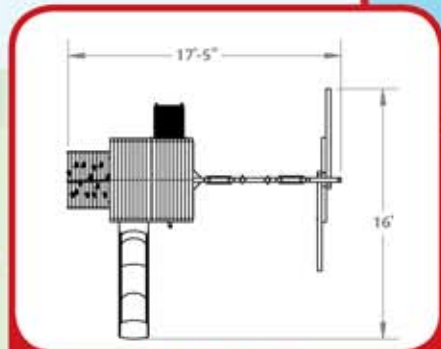

- Larger, 25 Sq. ft. Deck
- Taller, 58" Deck Height
- Taller, 85" Swing Beam
- 11' Total Height
- 17' 5" Wide X 16' Deep (See above)

*Monkey Room does not include Picnic Table